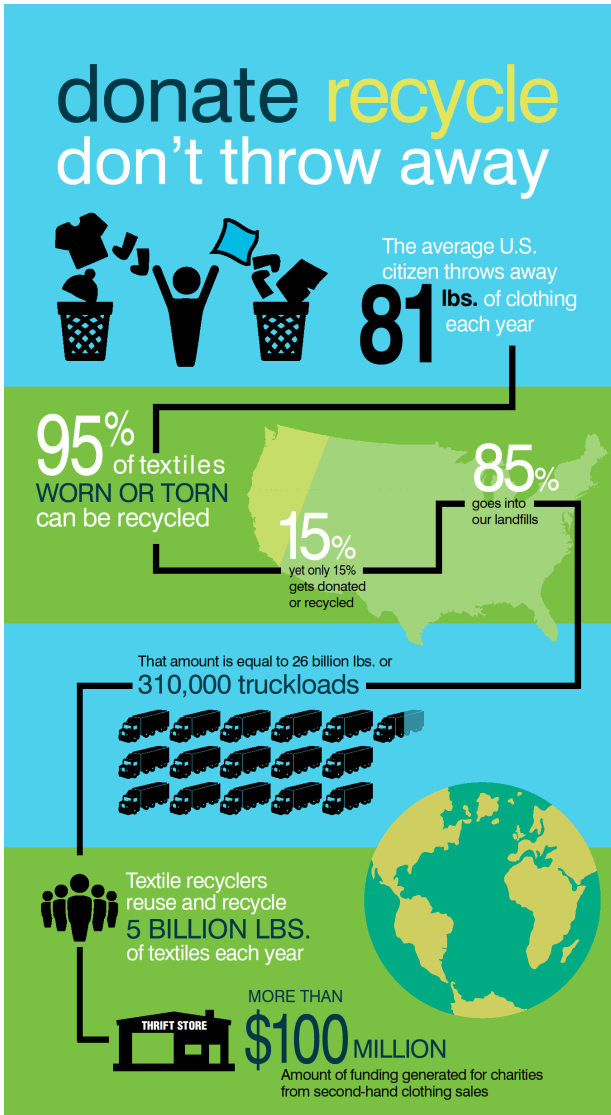

Problem of Unwanted Textiles